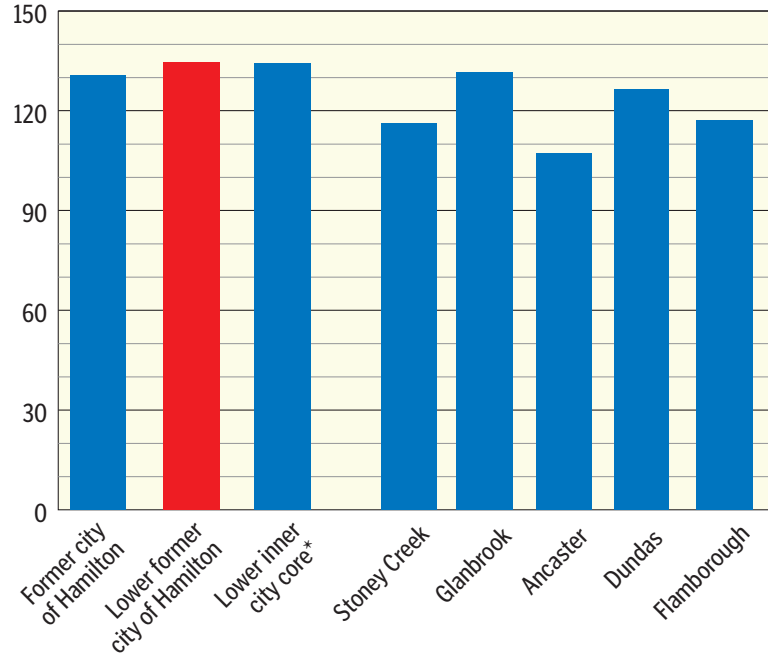

Cancer incidence per 1,000 45+

*Queen Street to Parkdale Avenue, Main Street to the waterfront